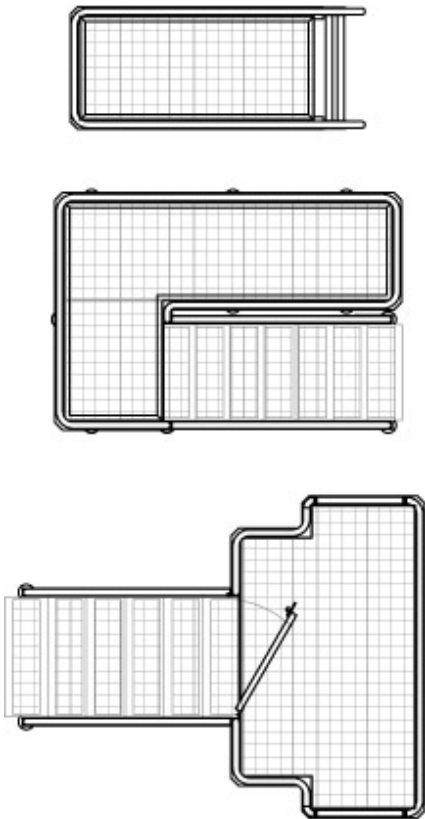

WORK PLATFORM

Cozzini Work Platforms (CWP) provide a safe way for operators and sanitation workers to access equipment. Regardless of floor space or ceiling height, Cozzini will custom design and manufacture the finest quality work platforms to meet your requirements. Cozzini's experts can configure your work platforms to boost your flow and productivity.

Made of stainless steel with a fine sanitary finish throughout, these platforms eliminate unsafe ladders or other stands that put operators at risk of injury. To fit into small spaces, Cozzini offers designs with tread-grip ladders instead of stairs. Common platform shapes can be rectangular, T-shaped L-shaped, etc. Series of platforms can be joined together for long, continuous walkways.

Standard Chemgrate™ decking provides a firm, slip-proof surface and allows wash-through cleaning. Since water and product does not accumulate on the walkway, it also prevents unsafe or unsanitary conditions. Stairs and decking surfaces can be easily removed or replaced as needed for complete and thorough sanitation.

Railings, stairs and deck materials are designed to meet OSHA standards. Cozzini can also design platforms to meet your local or in-plant standards. For custom-built platforms that fit your exact needs, trust Cozzini's experienced design team.

These are just a few examples of Cozzini work platform styles.